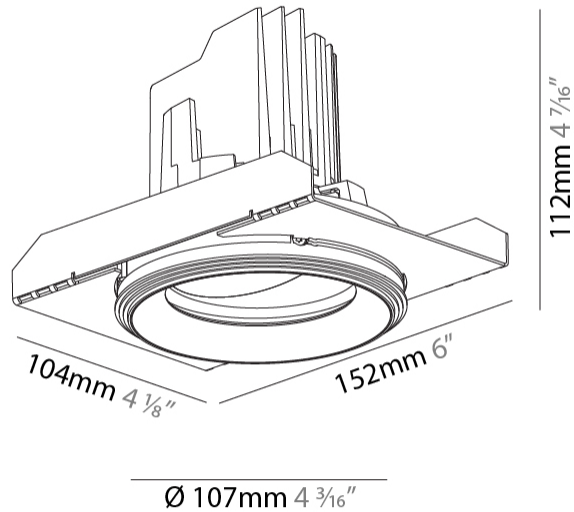

PHYSICAL

Shape: Round
Diameter (mm): 107
Diameter (in): 4 3/16
Height (mm): 112
Height (in): 4 7/16
Ceiling Thickness (mm): 10 / 12.5 / 15 / 25
Ceiling Thickness (in): 3/8 or 1/2 or 9/16 or 1
Min. Recessing Depth (mm): 130
Min. Recessing Depth (in): 5 1/8
Light Distribution: Adjustable / Downlight
Weight (kg): 0.557
Weight (lbs): 1.227
Fixture Finish: SSR / BKV / CWI / CRY / HAB / UFT / ITA / RUA / FTG / MYG / LOD / PUS / FRO / FUP / KIA / POP / BLS / SPG / MEY / GOH / GUM / CHC / COM / ABZ / JAG / OBR / MOS / ROR
Fixture Material: Aluminum Die Cast
Cut-out Measurements: Ø 111mm / 4 3/8"
Upon Request: Unique Ceiling Thickness

ELECTRICAL

Lamp Type: LED (Zhaga Standard)
Input Wattage (W): 15.5
Total Output Wattage (W): 14.5
Dimming: Tri-Mode (Non-Dimming and Phase Dimming (120Vac only) and 0-10V Dimming)
Driver Included: No
Driver Location: Recessed Housing
Driver Type: Constant Current - Universal
Driver Class: Class 2
Housing: See components
Input Voltage (V): 120 - 277
Constant Current (MA): 500

LED

Number of LEDs: 1
Color Temperature (°K): 2700 / 3000 / 3500 / 4000
Max. Delivered Lumen (lm): 940 / 980 / 1029 / 1050
CRI: >90 CRI
Efficiency (%): 87.9 / 88.4 / 87.9 / 87.9
Lamp Life (hrs): 50000
Upon Request: RGB-W Tunable White Special Color Temperature Special LED

OPTICAL

Reflector: 20 / 40 / 60
Adjustability: Rotational 355°; Tilt 30°
Upon Request: Special Beam Angles

RATINGS AND CERTIFICATIONS