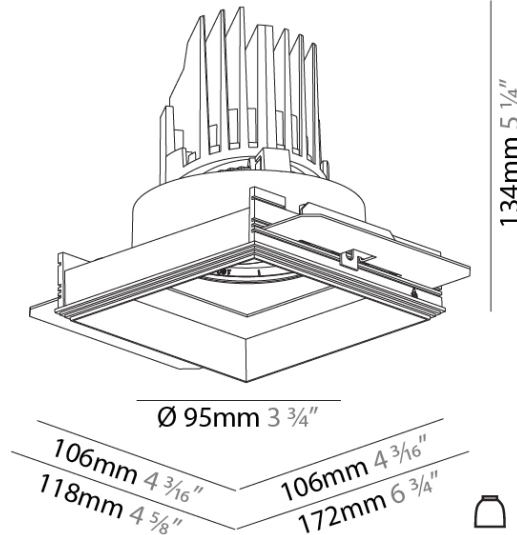

ELECTRICAL

Lamp Type: LED (Zhaga Standard)

Input Wattage (W): 15.5

Total Output Wattage (W): 14.5

Dimming: Tri-Mode (Non-Dimming and Phase Dimming (120Vac only) and 0-10V Dimming)

Driver Included: No

Driver Location: Recessed Housing

Driver Type: Constant Current - Universal

Driver Class: Class 2

Housing: See components

Input Voltage (V): 120 - 277

Constant Current (MA): 500

LED

Number of LEDs: 1

[Color Temperature (°K): 2700 / 3000 / 3500 / 4000](#)

Max. Delivered Lumen (lm): 940 / 980 / 1029 / 1050

Nominal Lumen (lm): 1386 / 1438 / 1511 / 1542

CRI: >90 CRI

Efficiency (%): 87.9 / 88.4 / 87.9

Lamp Life (hrs): 50000

Upon Request: RGB-W Tunable White Special Color Temperature Special LED

OPTICAL

[Reflector°: 20 / 40 / 60](#)

Adjustability: Rotational 355°; Tilt 30°

Upon Request: Special Beam Angles

Available for international specifications by adding "INT" at the end of the existing Model #. For assistance on 'custom' specifications, contact zteam@zaneen.com. In a constant effort to supply the best product, we reserve the right to change specifications or materials without notice. The most recent specification sheets are found at zaneen.com

IP rating: IP20